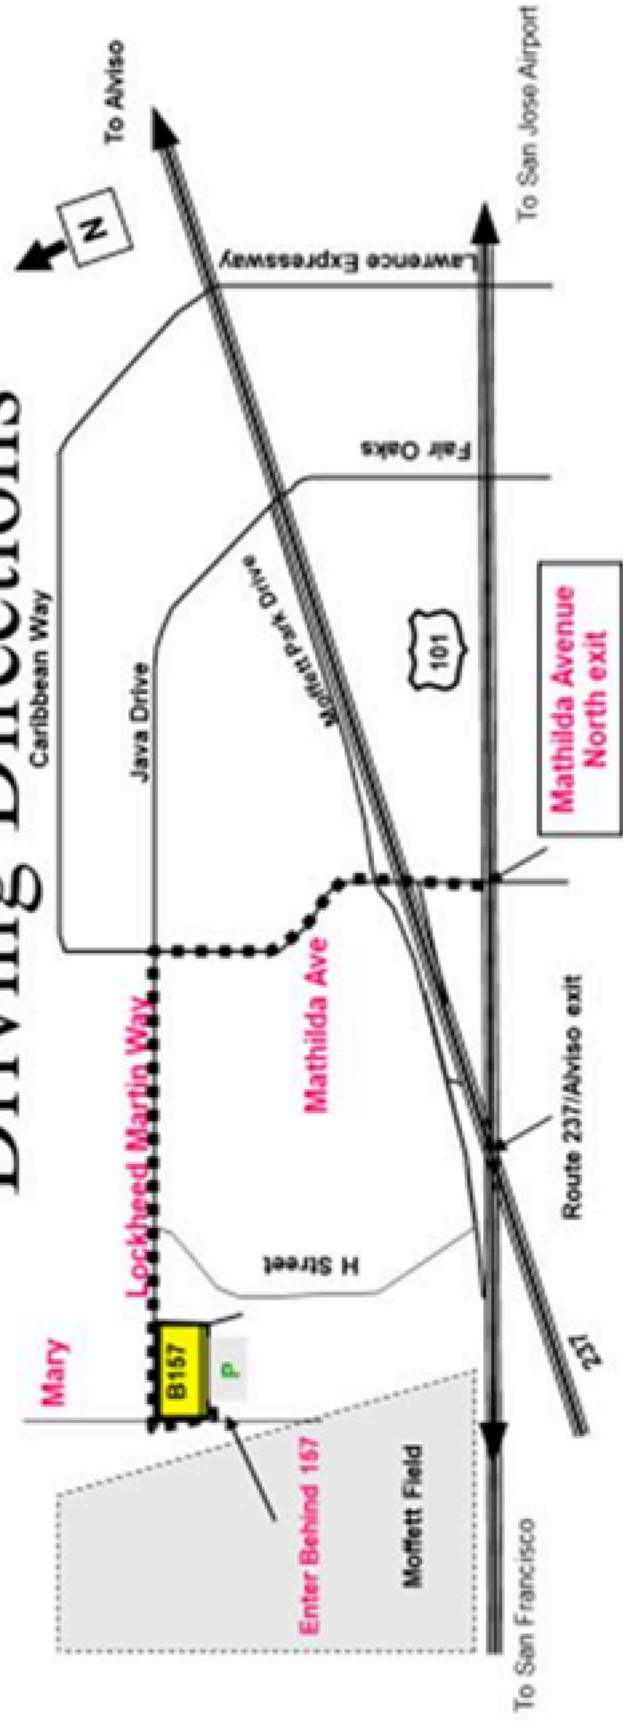

Lockheed Martin Sunnyvale
 Building 157 Locator
 1111 Lockheed Martin Way (formerly 3rd Avenue)

Driving Directions

From San Jose International Airport

- U.S. Highway 101 north to Sunnyvale.
- Exit Mathilda Avenue North.
- Proceed under Route 237 to 3rd Avenue.
- Left on 3rd Avenue (**renamed Lockheed Martin Way**).
- 3rd Avenue ends, turn left on Mary Avenue. Visitor parking is **BEHIND B157** - (follow signs)

From San Francisco International Airport

- Highway 101 south to Sunnyvale.
- Exit State Route 237 East (Alviso exit).
- Immediately exit onto Mathilda Avenue North.
- Proceed to 3rd Avenue.
- Left on 3rd Avenue (**renamed Lockheed Martin Way**).
- 3rd Avenue ends, turn left on Mary Avenue. Visitor parking is **BEHIND B157** - (follow signs)